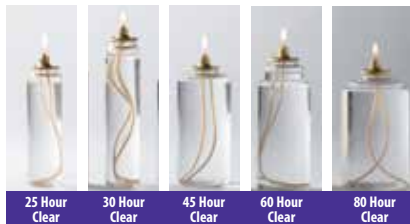

Disposable Containers

Convenient, one-time use containers for candle shells.

Code	Description	Quantity	Price
LM2536C	25 Hour Clear Container	Case of 36	$202.25
LM3036C	30 Hour Clear Container	Case of 36	207.15
LM4524C	45 Hour Clear Container	Case of 24	180.45
LM6024C	60 Hour Clear Container	Case of 24	197.45
LM8024C	80 Hour Clear Container	Case of 24	201.05

Shell Candle Compatibility

	1-7/8"	2"	2-5/8"	3-1/2"
✓	✓	-	-	-
-	-	✓	-	-
-	-	-	✓	-
-	-	-	-	✓

Refillable Containers

These economical containers can be refilled with Lux Mundi Pure Liquid Paraffin and used with candle shells.

Code	Description	Quantity	Price	Shell Candle Compatibility			
				1-7/8"	2"	2-5/8"	3-1/2"
LMREF300	25 Hour Metal Refillable	One Unit	33.25	✓	✓	-	-
LMREF450	45 Hour Metal Refillable	One Unit	33.25	-	-	✓	-
LMREF700	70 Hour Metal Refillable	One Unit	33.25	-	-	-	✓

Advent Candles

Advent Candle Shells

Code	Dia. x Lgth.	Color	Price
LMA12178P	1-7/8" X 12"	3 Purple, 1 Rose	$473.55
LMA12178B	1-7/8" X 12"	3 Blue, 1 Rose	473.55
LMA12238P	2-5/8" X 12"	3 Purple, 1 Rose	591.60
LMA12238B	2-5/8" X 12"	3 Blue, 1 Rose	591.60