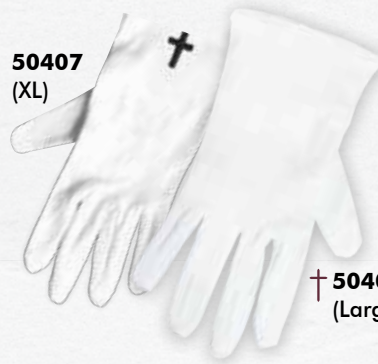

\$8.99
EACH BOX

†44422

†44420

†44401

Deluxe Offering Plates

Includes 4 interchangeable, magnetic velour pads. Made with high quality stainless steel.

56559

\$54.99

56560

Worship Gloves

Lightweight • 100% Cotton
Perfect for your ushers, greeters, deacons, etc. during church services, events, ministry, and performances. Multiple designs and styles available in adult sizes small through 2xl, and children's sizes small through large.

†50401 White Gloves - Med

†50403 White Gloves - X-Large

50407
(XL)

†50402
(Large)

\$5.99
EACH PAIR

50424
(Small)

Connect Cards

\$7.49
PER PK